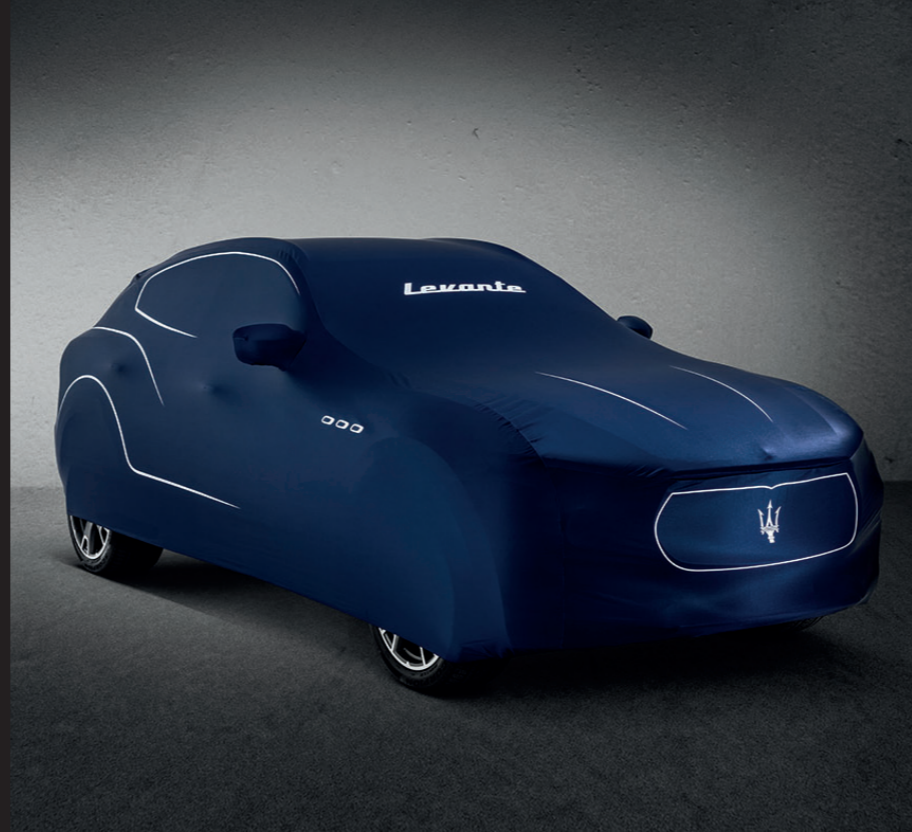

*Please check whether your vehicle can be fitted with these components.

THE PLEASURE OF CARING

With its glowing bodywork and glossy chrome, the Levante appears like an exquisite work of art – and yet it's ready to tackle the most challenging roads. Our range of care accessories preserve your vehicle's beauty through every adventure, keeping it as picture-perfect as the day it was made.

BEAUTY IN A RUGGED LANDSCAPE

OUTDOOR CAR COVER / PERSONALIZED

Keep your Levante spotless when parked outdoors with our Outdoor Car Cover. With breathable, stretchable fabric that flexes with the wind, it hugs the bodywork in any weather. The sleek, subtle light grey is beautifully complemented by the Trident, the Maserati brand name and the vehicle model. Blue detailing emphasises the car's lines and highlights the iconic Maserati side air vents.

INDOOR CAR COVER ZEGNA

Specifically tailor made, the Maserati Zegna Indoor Car Cover not only fully protects your Levante but ensures your vehicle looks as sensational in your garage as it does on the road. Thanks to the exclusive stretchy and breathable fabric, the Zegna Indoor Car Cover assures the best fit and avoids any condensation, making sure your Levante is completely protected and taken care of.