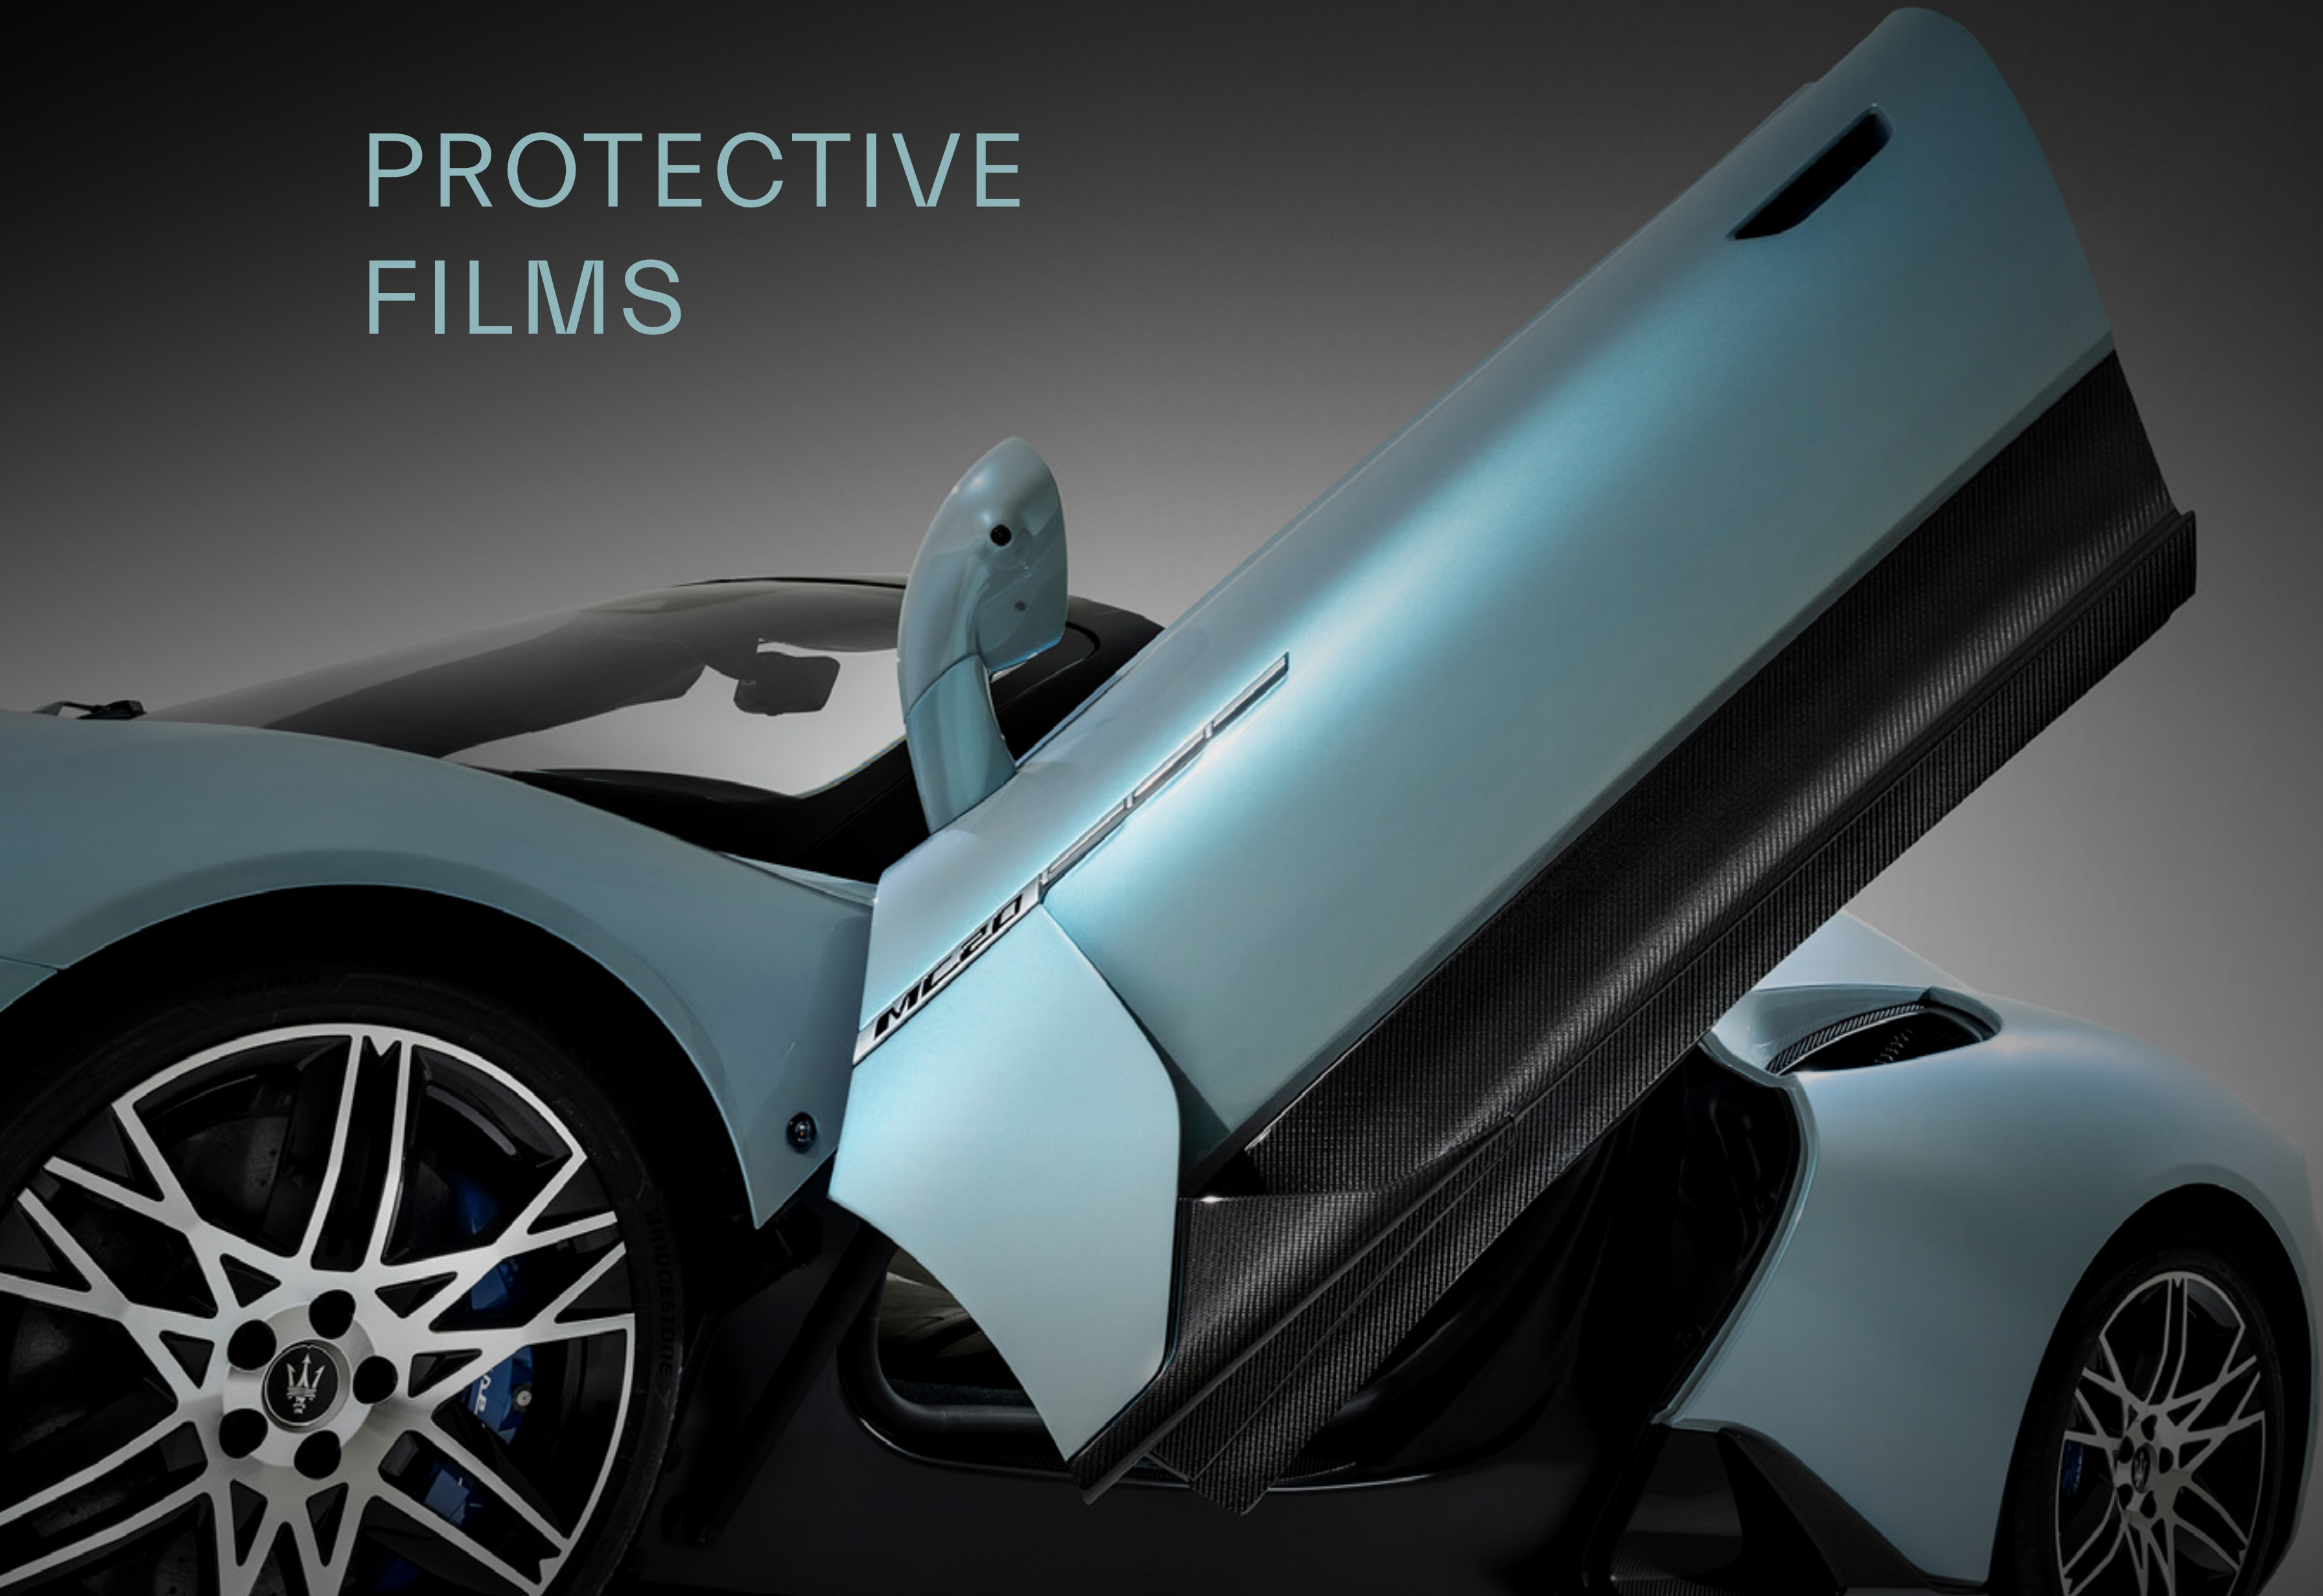

PROTECTIVE FILMS

Essential on a high-performance vehicle, the Protective Films allow to enjoy an exhilarating drive without hesitation, shielding the paintwork from any damage. Make sure you can appreciate the performance that your MC20 Cielo has to offer, knowing that your super sport car won't suffer any consequences.

Perfectly transparent and made to measure, they are available in matt or glossy version and can be removed easily without leaving any trace behind.