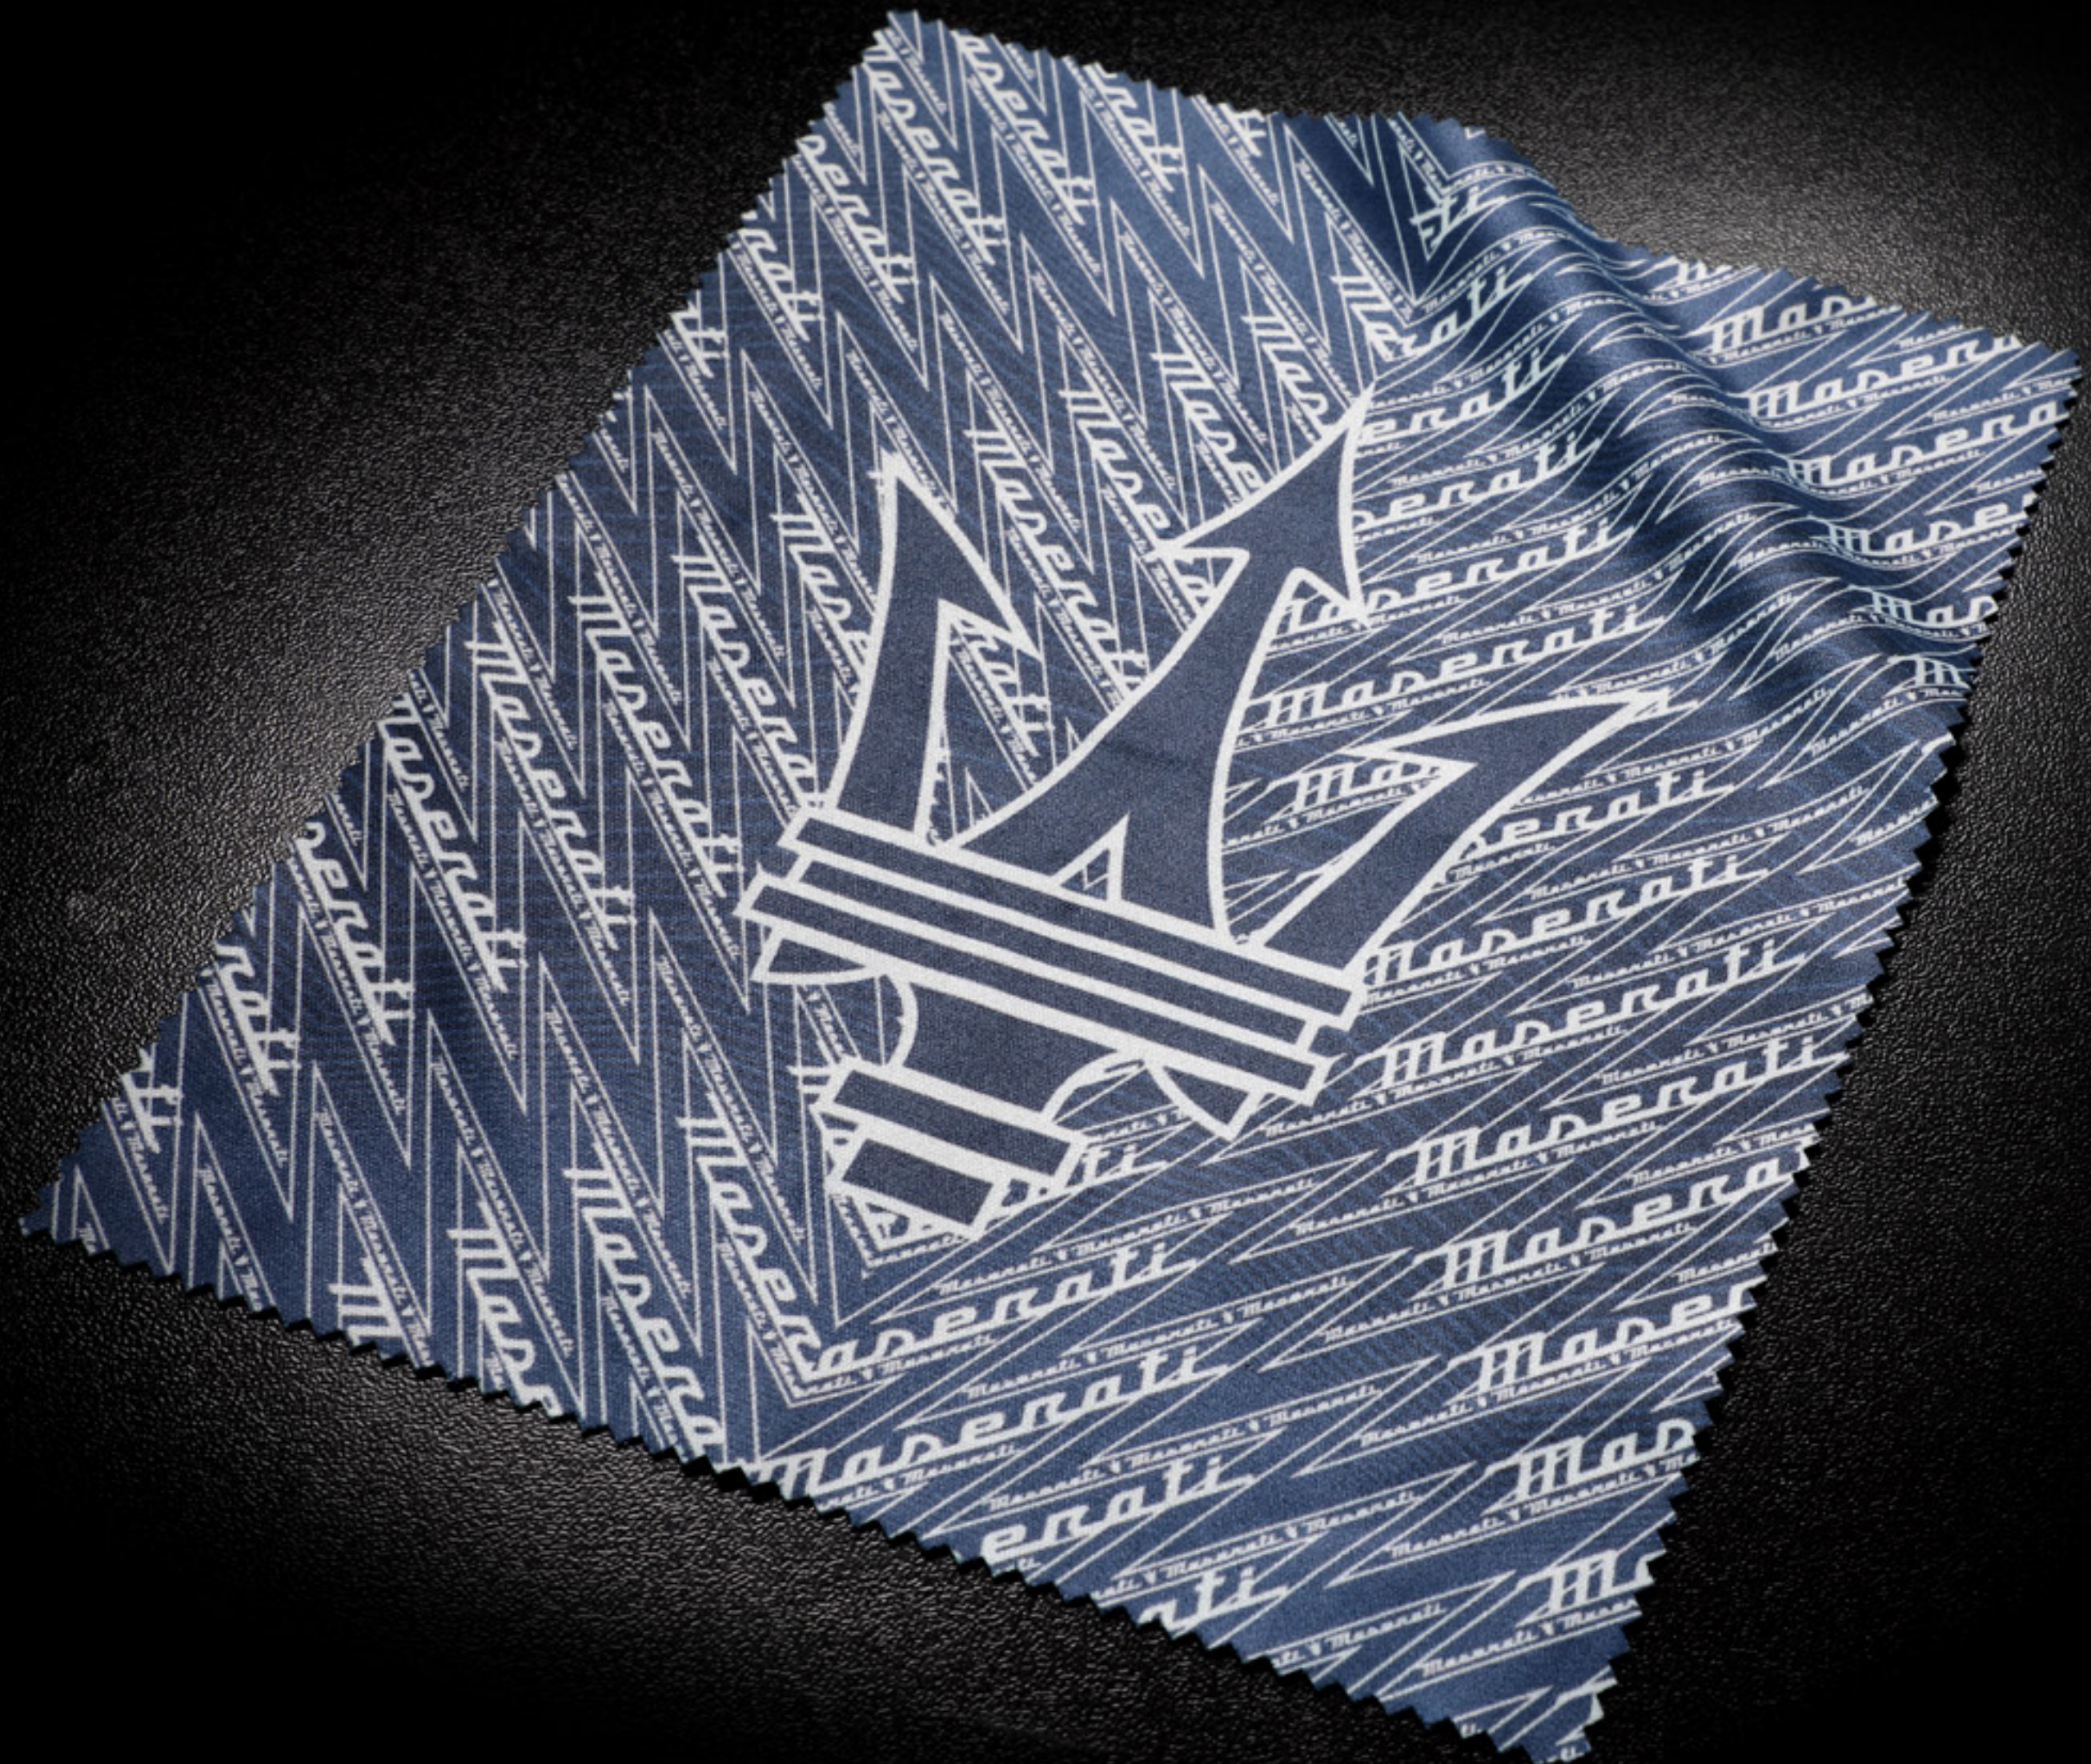

FUNCTIONALITY

MICROFIBER CLOTH

MICROFIBER CLOTH

Keeping your Maserati Touch Control display free from fingerprints is a simple matter with the specific Microfiber Cloth. The new MC20 pattern is specially designed to clean and protect your touchscreen and keep it completely smear-free.